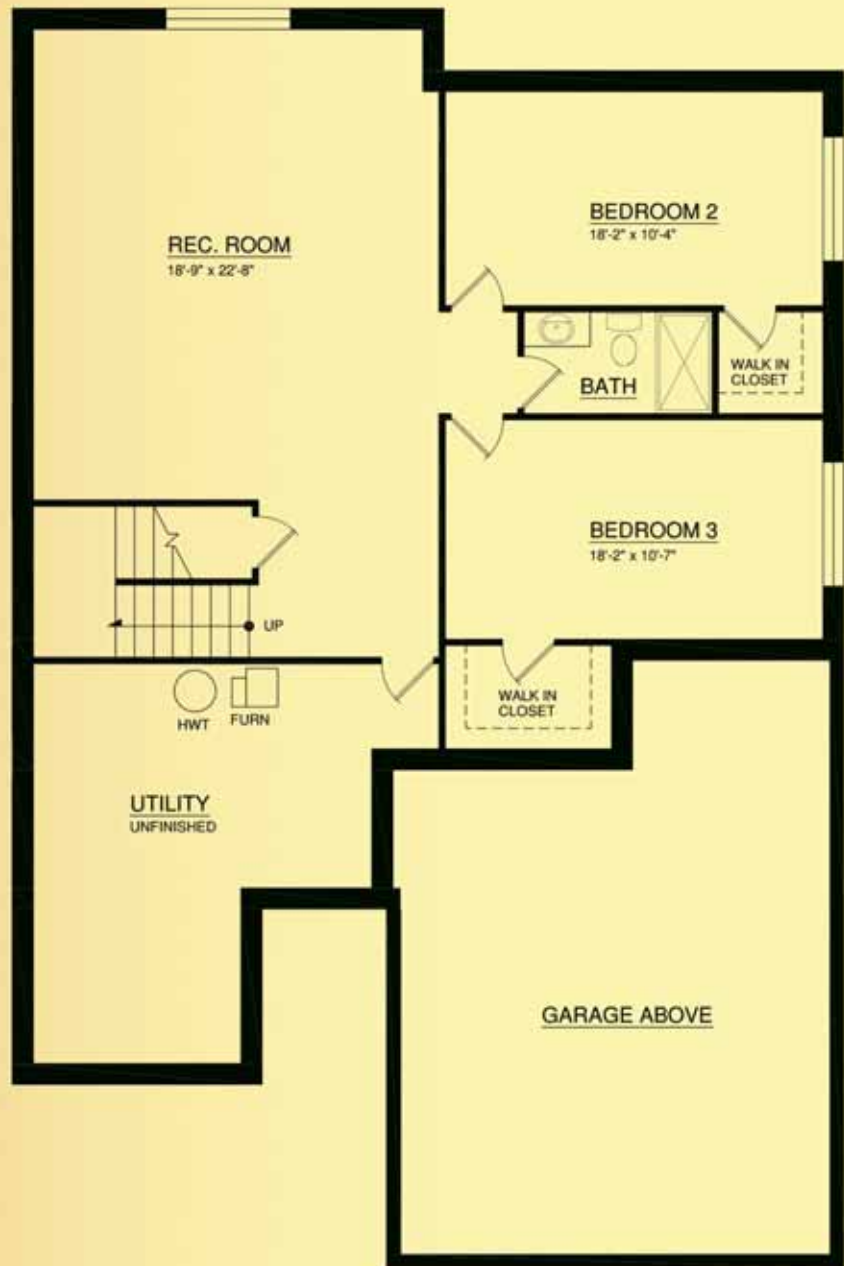

The Pinehurst

Main 1,605 sq. ft.
2 Bedroom | 2 Bath

OPTIONAL PLAN add 18 sf

Touchmark at Wedgewood
Elegant bungalows ... and beyond.

18333 Lessard Road
Edmonton, AB T6M 2Y5
780-577-5000
TouchmarkEdmonton.com

For illustration purposes only. Square footage, actual room sizes, and features may vary. See construction documents.

The Pinehurst

Optional finished
basement 1,108 sq. ft.

Touchmark at Wedgewood
Elegant bungalows ... and beyond.