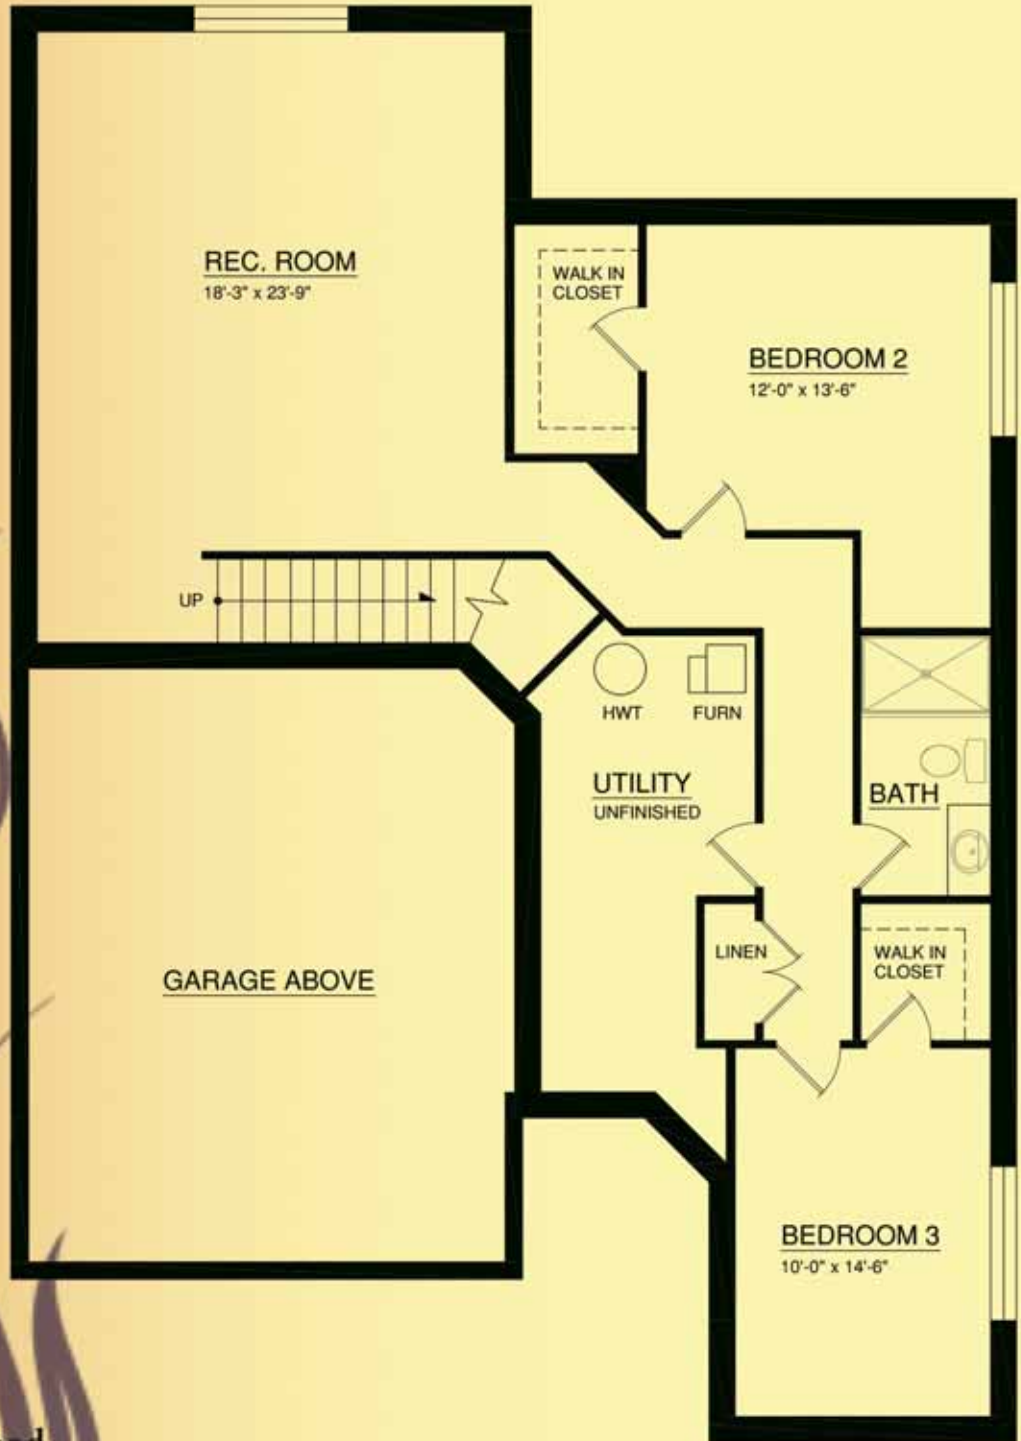

The Blackhawk

Main 1,368 sq. ft.
2 Bedroom | 2 Bath

Touchmark
Est. 1980

Touchmark at Wedgewood
Elegant bungalows ... and beyond.

18333 Lessard Road
Edmonton, AB T6M 2Y5
780-577-5000
TouchmarkEdmonton.com

For illustration purposes only. Square footage, actual room sizes, and features may vary. See construction documents.

The Blackhawk

Optional finished
basement 1,052 sq. ft.

Touchmark
Est. 1980

Touchmark at Wedgewood
Elegant bungalows ... and beyond.

18333 Lessard Road
Edmonton, AB T6M 2Y5
780-577-5000

TouchmarkEdmonton.com

For illustration purposes only. Square footage, actual room sizes, and features may vary. See construction documents.