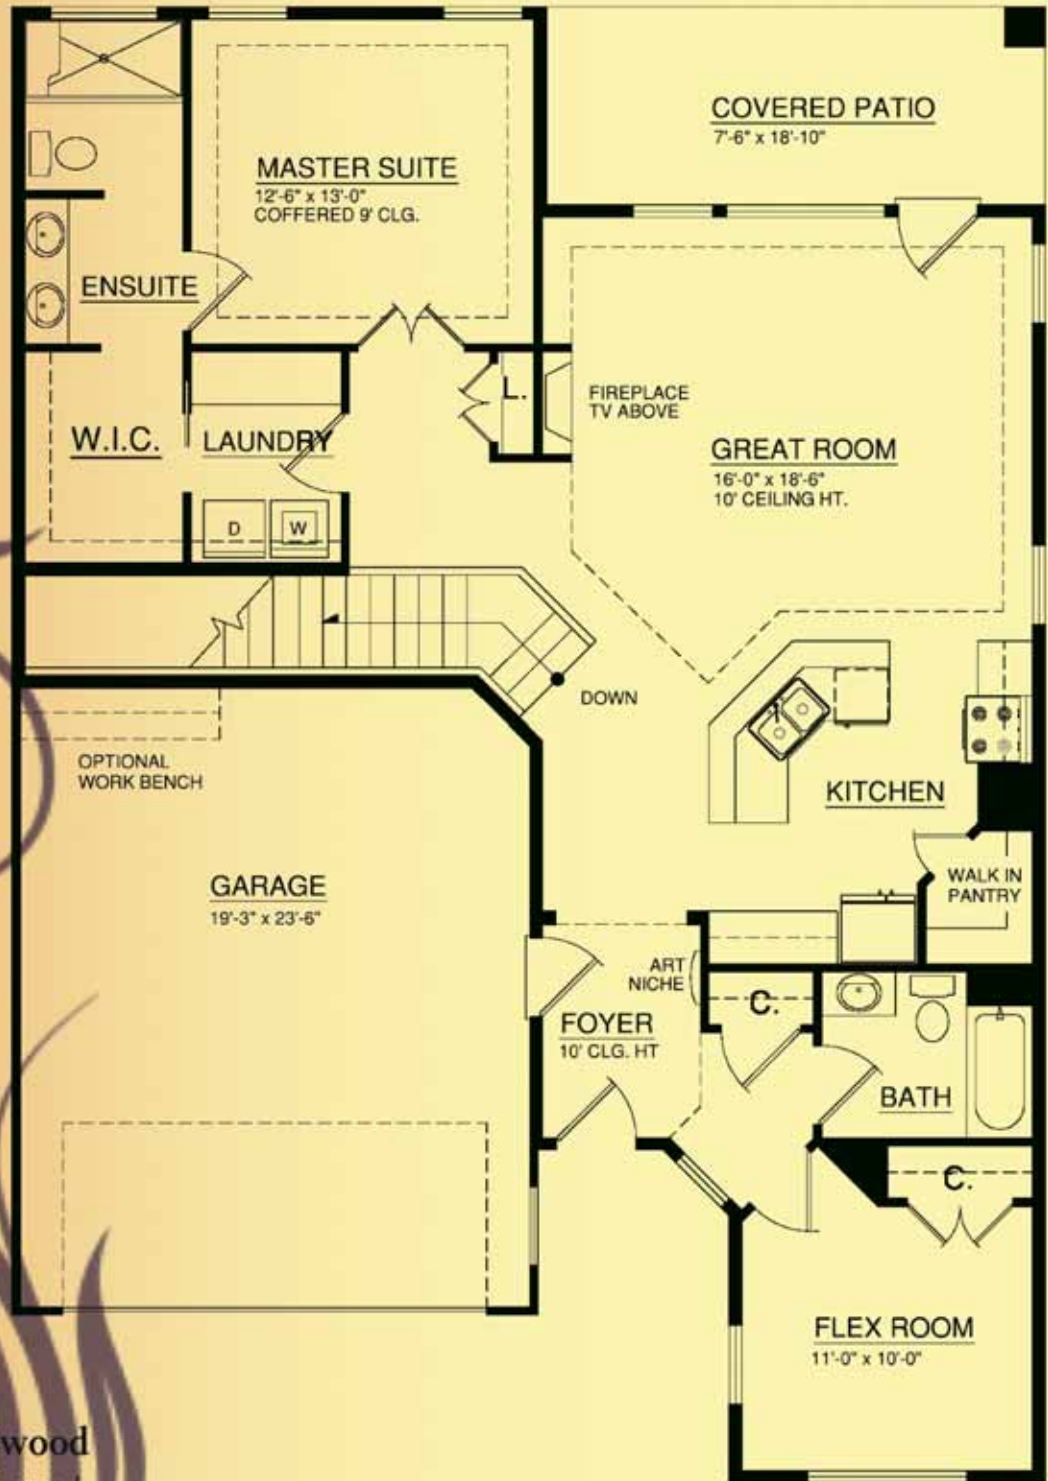

The Blackhawk

Main 1,368 sq. ft.
2 Bedroom | 2 Bath

Touchmark
Est. 1980

Touchmark at Wedgewood
Elegant bungalows ... and beyond.

18333 Lessard Road
Edmonton, AB T6M 2Y5
780-577-5000
TouchmarkEdmonton.com

For illustration purposes only. Square footage, actual room sizes, and features may vary. See construction documents.

The Blackhawk

Optional finished
basement 1,052 sq. ft.

Touchmark
Est. 1980

Touchmark at Wedgewood
Elegant bungalows ... and beyond.

18333 Lessard Road
Edmonton, AB T6M 2Y5
780-577-5000

TouchmarkEdmonton.com

For illustration purposes only. Square footage, actual room sizes, and features may vary. See construction documents.